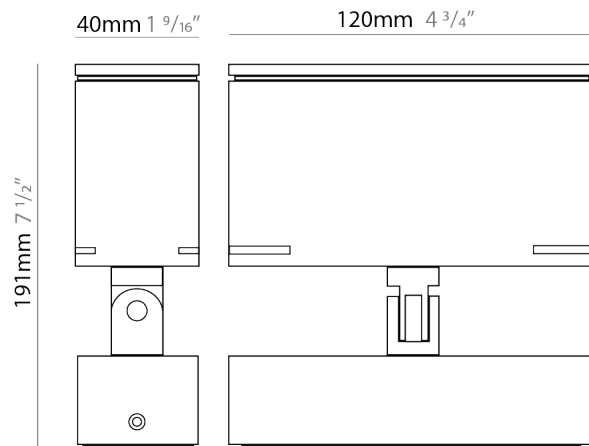

TARGET SURFACE

E9F232- _____ - _____
base number   Finish   Lens
                         Options   Options

1. To build a product code in our configurator select the specify button on the base model # product page
2. To build a manual product code on this datasheet choose from the options listed below in blue font and add the suffix to the base model #

GENERAL

Series: Target
Brand: Platek
Division: Exterior
Mounting Type: Surface
Mounting Location: Above Ground
Subcategory: Flood

PHYSICAL

Shape: Rectangle
Length (mm): 120
Length (in): 4 3/4
Width (mm): 40
Width (in): 1 9/16
Height (mm): 191
Height (in): 7 1/2
Light Distribution: Adjustable / Direct
Screws: A4 stainless steel
Diffuser: Clear tempered glass
Fixture Finish: [BLK / WHI / GRY / COR / ANT / BRZ](#)
Fixture Material: Aluminum Die Cast
Cable Details: 2000mm Cable

ELECTRICAL

Lamp Type: LED
Total Output Wattage (W): 8
Dimming: DMX
Driver Included: No
Driver Location: Remote
Driver Type: Constant Current - Universal
Driver Class: Class 2
Input Voltage (V): 120 - 277
Constant Current (MA): 700

LED

Number of LEDs: 4
Color Temperature (°K): RGBW
CRI: >80 CRI
Lamp Life (hrs): 60000
Special LEDs offerings: RGBW

OPTICAL

Optic°: [9 / 24 / 48 / ELL](#)
Adjustability: Tilt 90°

RATINGS AND CERTIFICATIONS

Certified By: Certified for North American Standards
IP Rating: IP66
IK Rating: IK08
Bug Rating: B3 U0 G0